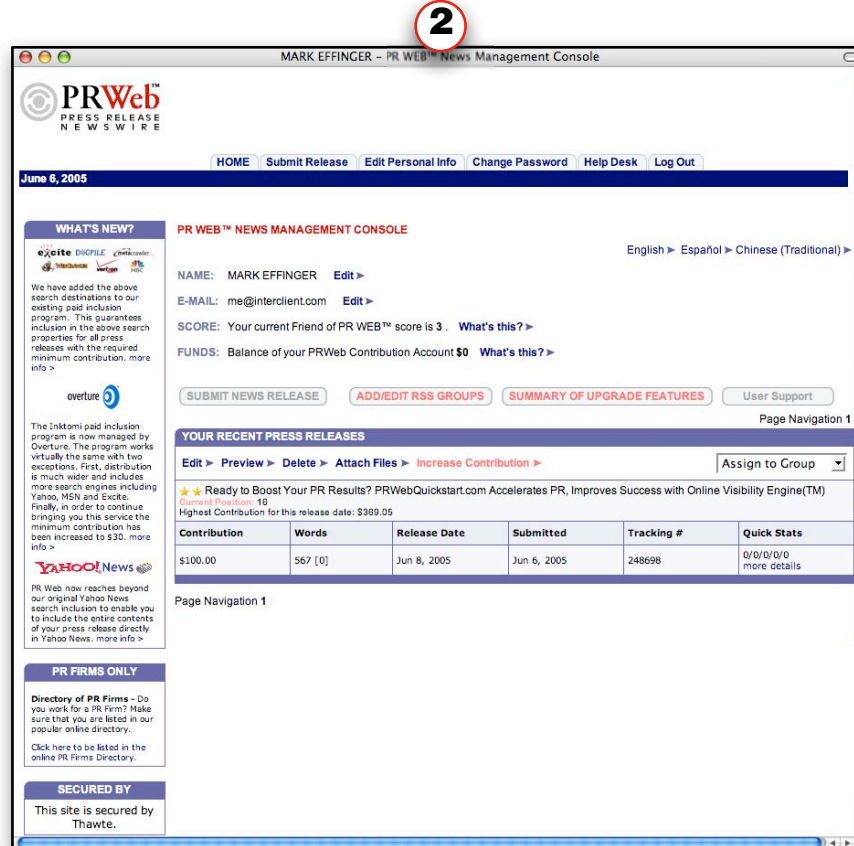

Here's the **PR Management console**. In **PRWebQuickstart, Section 3** we'll get into detail on how to use this to manage your press in detail, (**HINT**: I have mine open 3-5 times a day to gauge my results in real-time, and see how well our message is pulling).